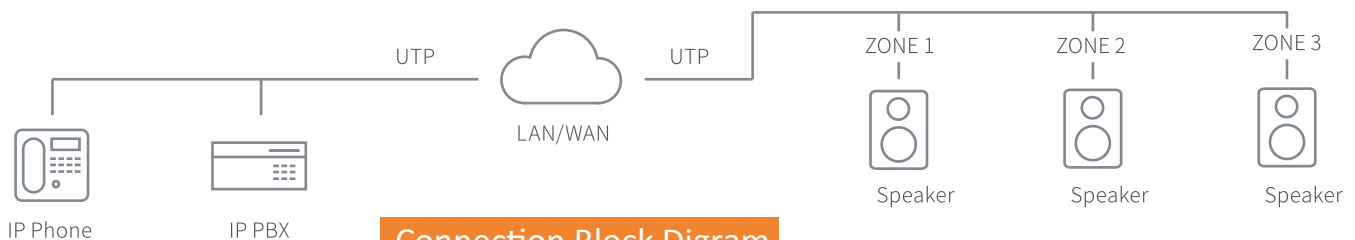

Delta SIP Speaker

Function Highlights

- PoE enabled (Power Over Ethernet)
- Ceiling Installation

Output Power

- 5w : PoE/12V DC 1A PSU
- 10w: PoE/12V DC 1A PSU

Audio Features

- Narrowband speech coding: G.711a/u, G.723.1, G.726-32K, G.729AB
- Wideband speech coding: G.722

Applications

Business

Shopping Mall

Education

School

Transportation

Parking Lot

Public

Playground

Connection Block Diagram